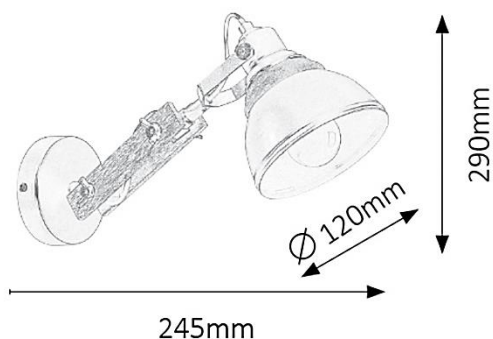

PRODUCT DETAILS »

Catalogue number	Description	Colour	Lamp holder
955ALEGRA1W	Wall lamp	wood and black	1xE14
955ALEGRA1T	Table lamp	wood and black	1xE14

DIMENSIONS »

955ALEGRA1W