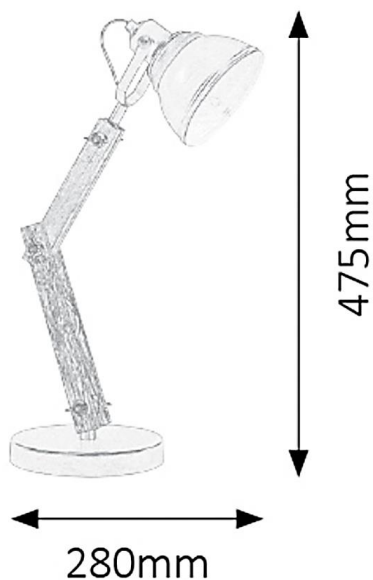

955ALEGRA1T